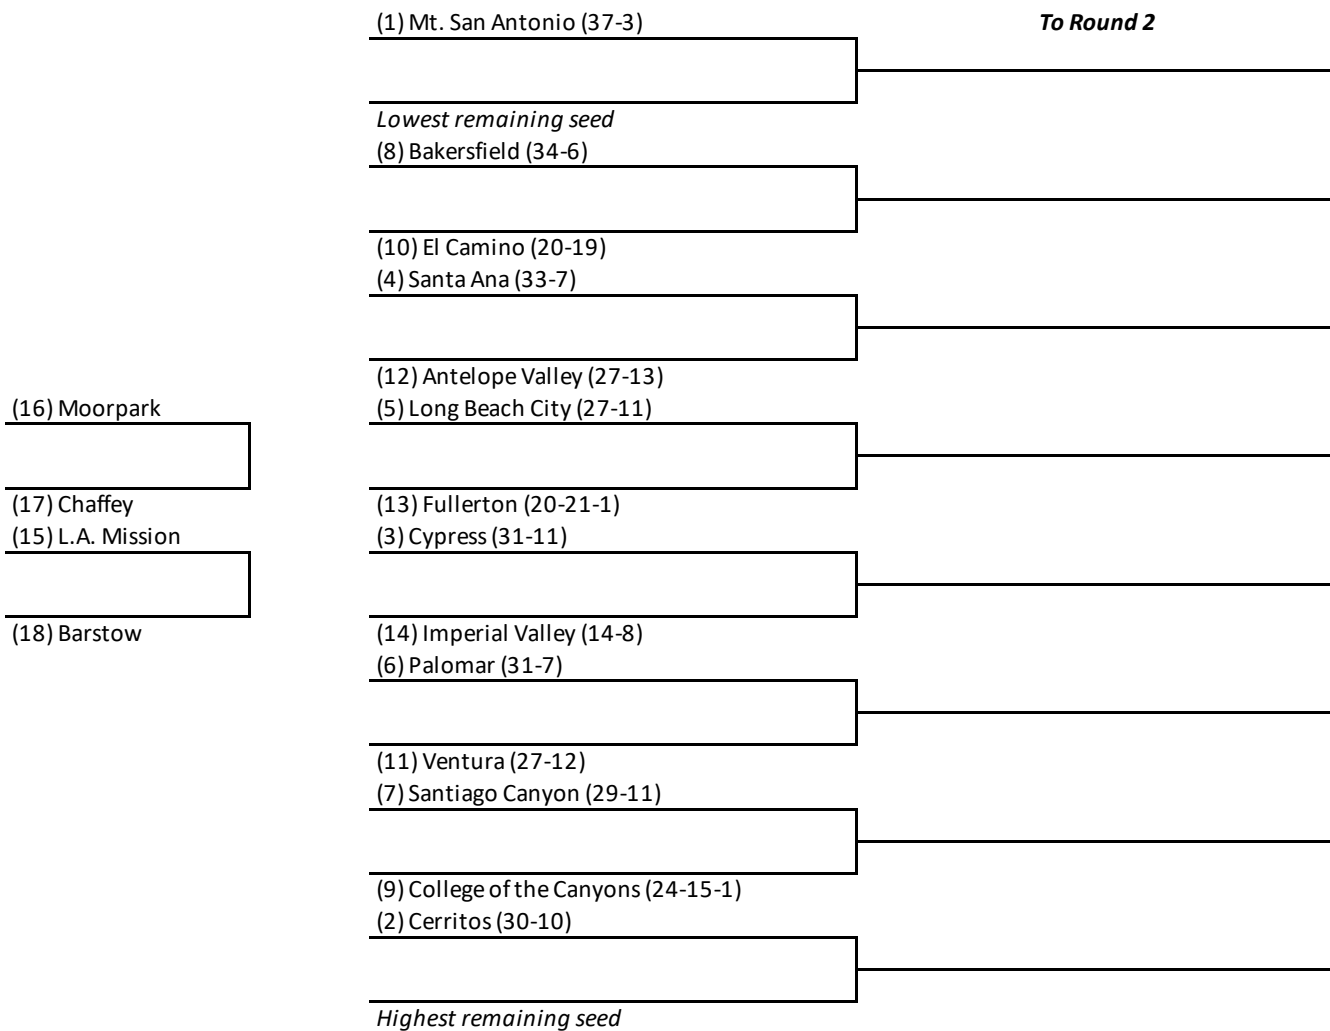

## 2022 CCCAA SOFTBALL SOUTHERN REGIONAL PLAY-IN AND ROUND 1

*At site of higher seed*

- Note 1** --- Without lights: Friday-2 pm, Saturday-12 noon, if needed Saturday-2 pm
- Note 2** --- With lights: Friday-7 pm, Saturday-2 pm, if needed Saturday-4 pm
- Note 3** --- Highest seeded team advancing from the Play-In round will face the #1 seed

*Higher seed hosts*